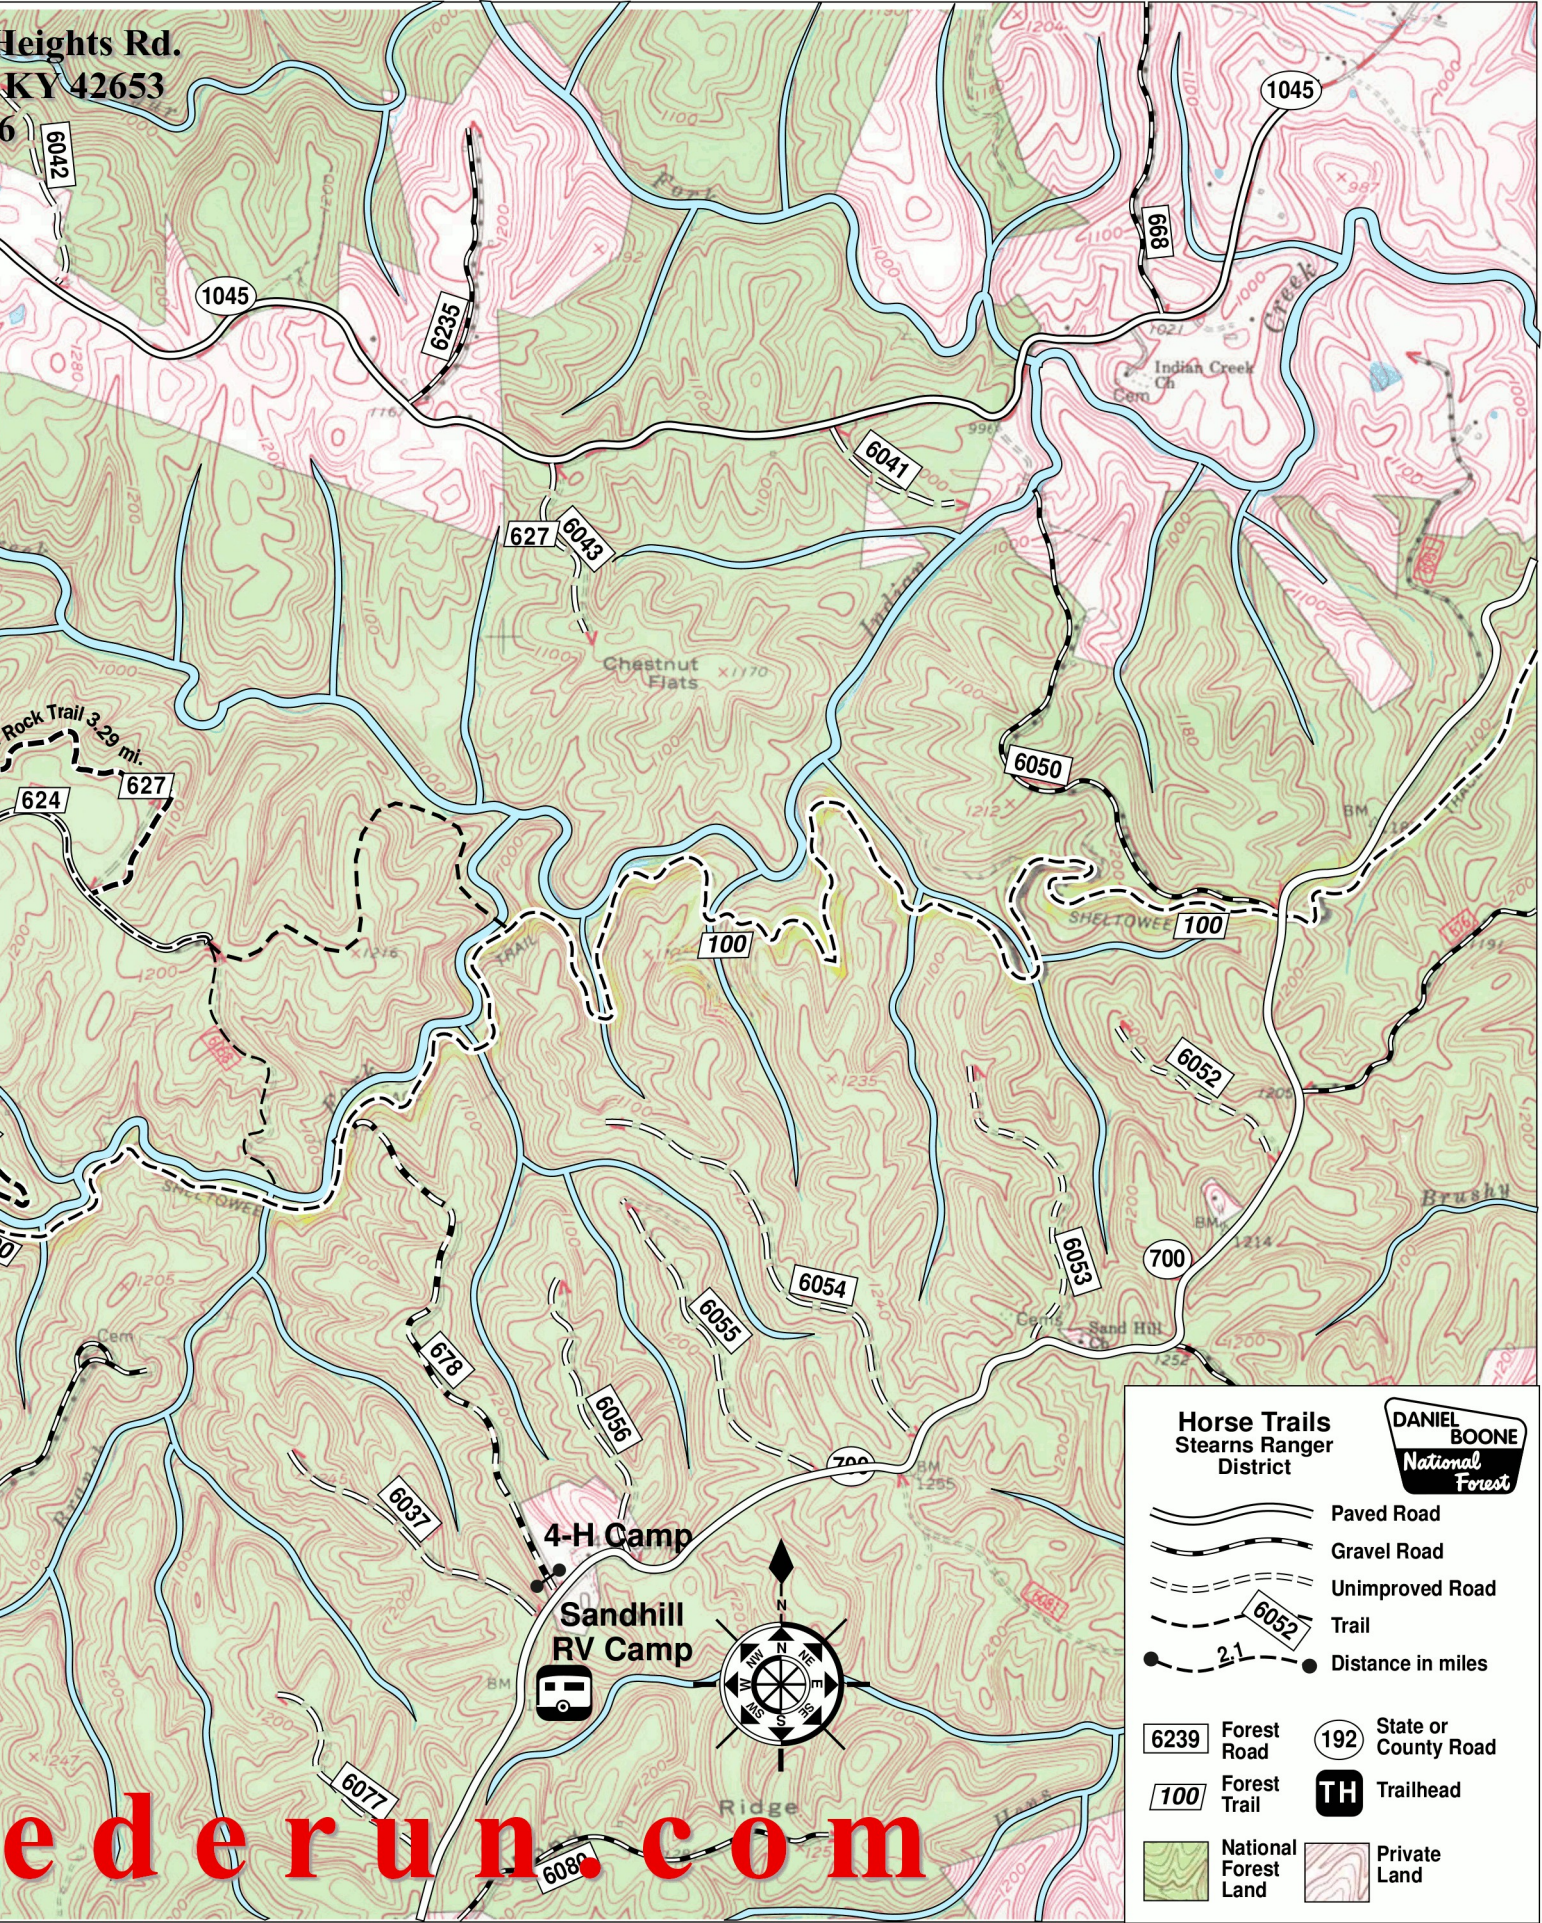

2150 Beulah  
Whitley City,  
(606) 376-966

Stampede Run  
Horse Camp  
(Privately Operated)

**THP**

[www.stamp](http://www.stamp)

Heights Rd.  
KY 42653

**Horse Trails Stearns Ranger District**

**DANIEL BOONE National Forest**

- Paved Road
- Gravel Road
- Unimproved Road
- Trail
- Distance in miles

**6239** Forest Road      **192** State or County Road

**100** Forest Trail      **TH** Trailhead

National Forest Land      Private Land